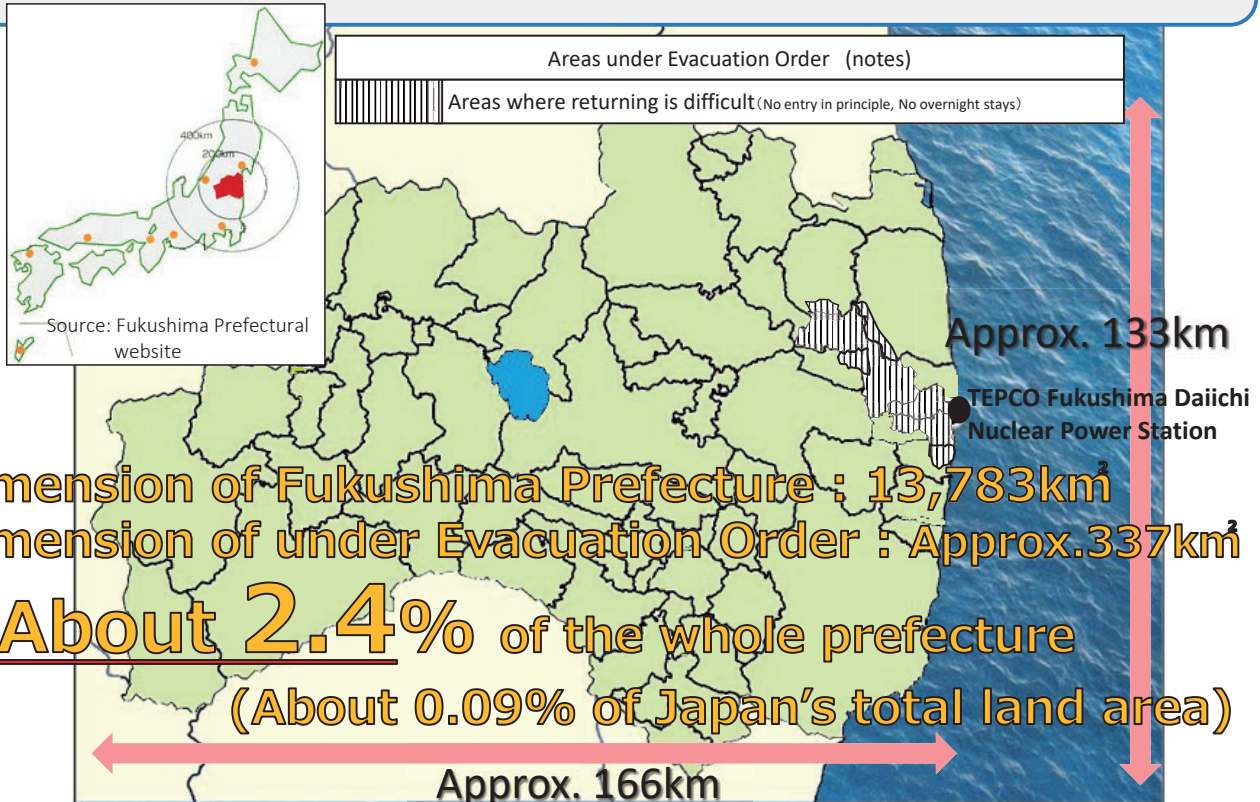

Status of the Areas under Evacuation Order in Fukushima

- Dimension of areas under evacuation order is about 2.4% of the whole prefecture (about 0.09% of Japan's total land area).
- People in 97.6% of the prefecture can live a normal life.

Current State of Air Dose Rates within Fukushima

○ The air dose rate of major cities in Fukushima Prefecture is about the same level as other major cities overseas.

* Figures are current as of the following dates: Locations in Fukushima: March 11, 2020, Tokyo: March, 2020, London: January, 2018, New York: January, 2019, Berlin, Singapore, Hong Kong, Beijing and Seoul: September, 2019.
 * The figures of each major city overseas is based on those published by public institutions of each country.