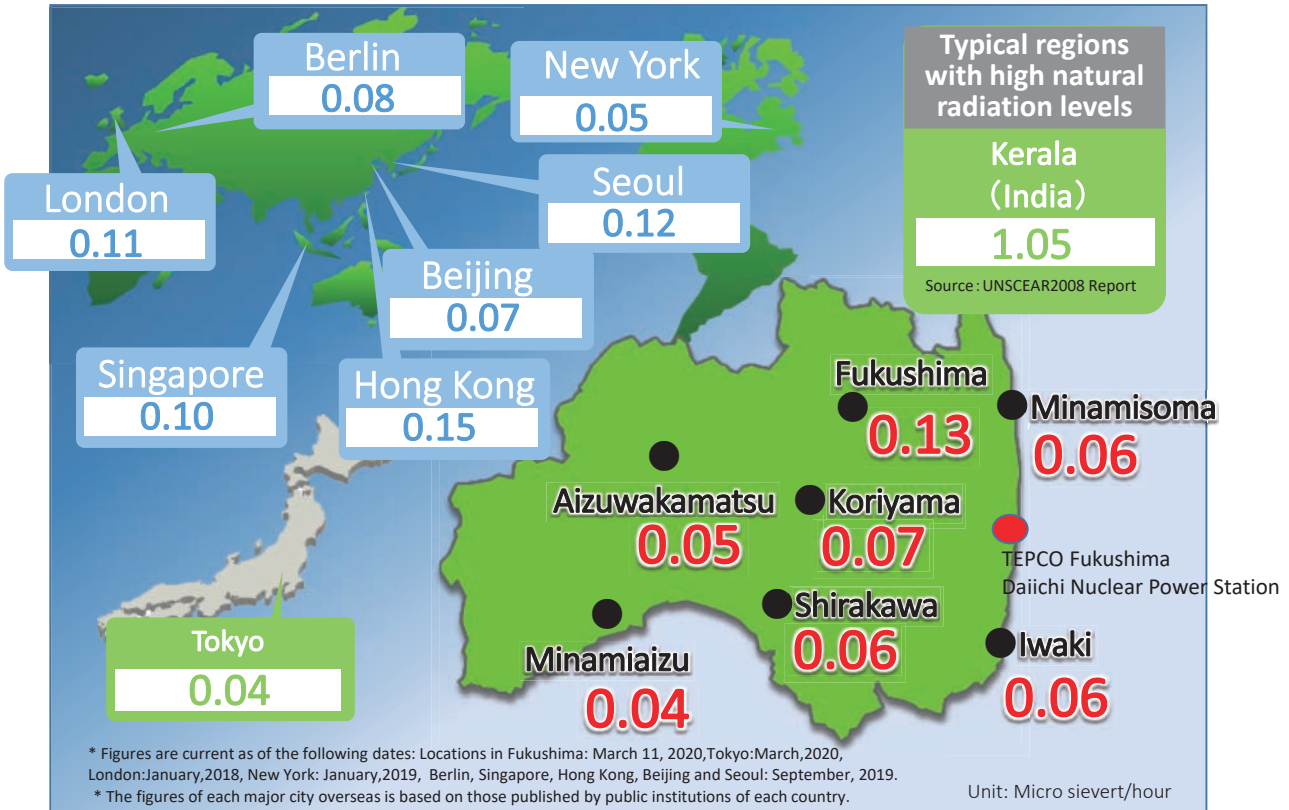

Status of the Areas under Evacuation Order in Fukushima

- Dimension of areas under evacuation order is about 2.4% of the whole prefecture (about 0.09% of Japan's total land area).
- People in 97.6% of the prefecture can live a normal life.

Current State of Air Dose Rates within Fukushima

○ The air dose rate of major cities in Fukushima Prefecture is about the same level as other major cities overseas.

* Figures are current as of the following dates: Locations in Fukushima: March 11, 2020, Tokyo: March, 2020, London: January, 2018, New York: January, 2019, Berlin, Singapore, Hong Kong, Beijing and Seoul: September, 2019.
 * The figures of each major city overseas is based on those published by public institutions of each country.